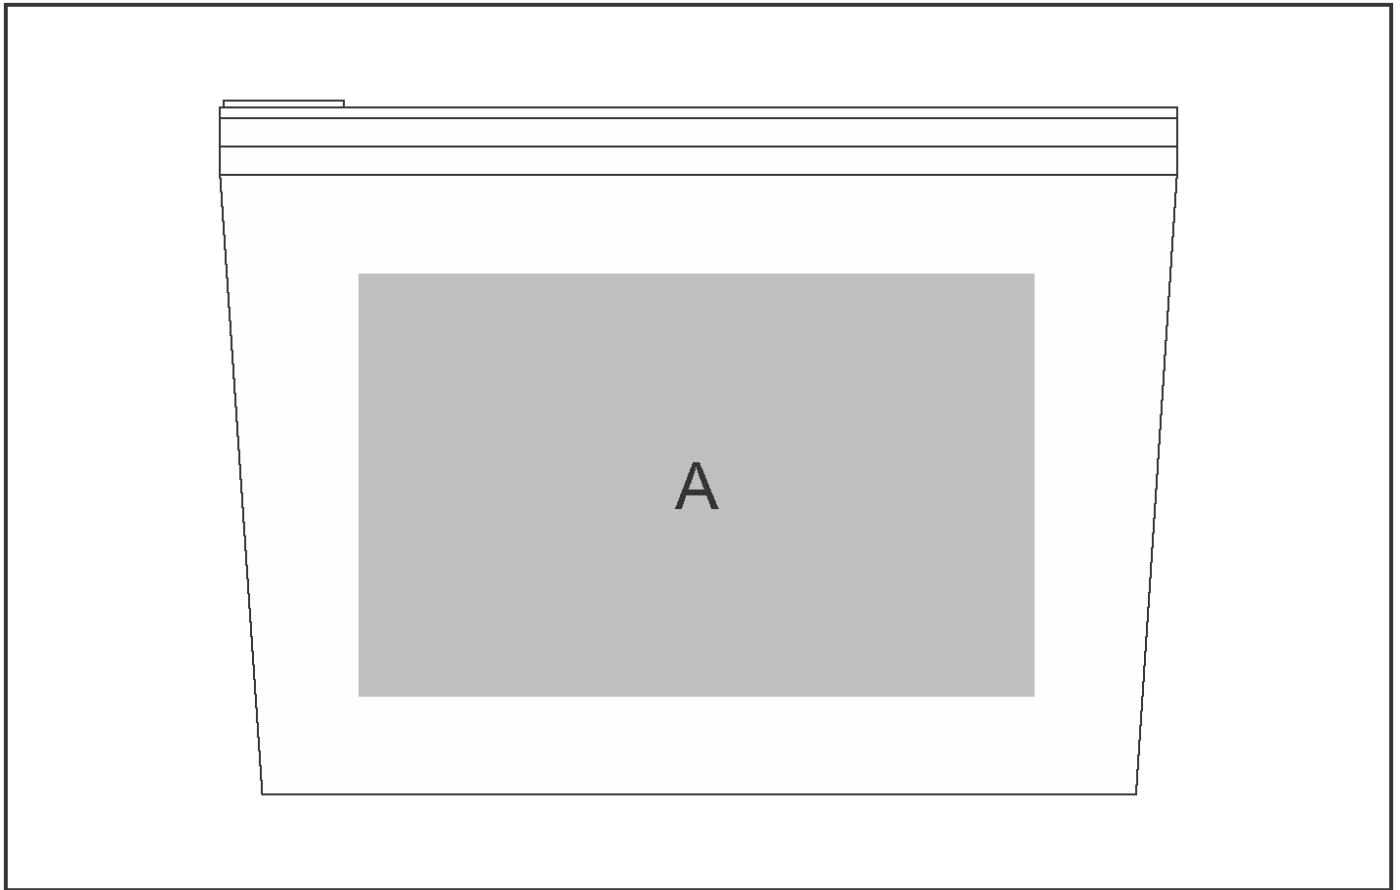

### Need to know:

- Includes 1-Colour, 1-Position Screen Print (setup fee applies)

#### **Position A**

1. Screen Print (SA)

1 Colour

Size: 120mm wide x 75mm high